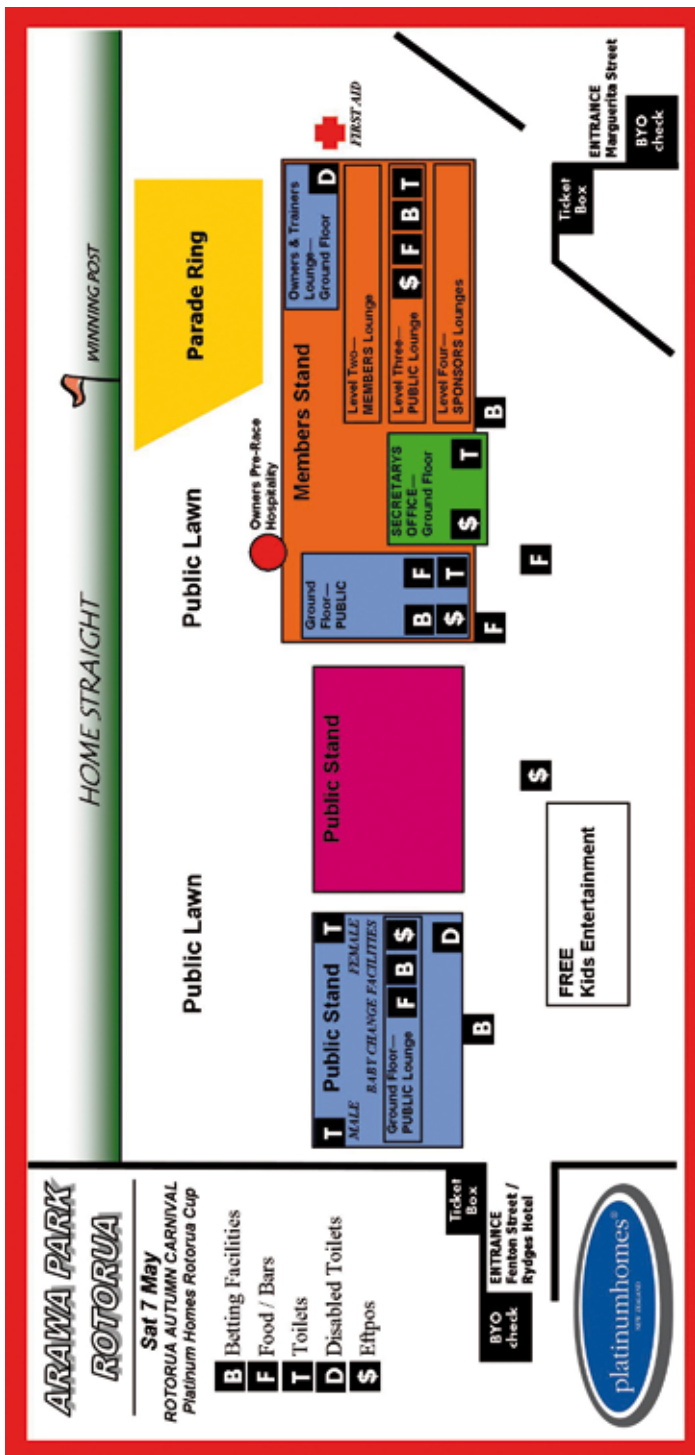

Rotorua Racing Club Inc

(Reg. under NZ Thoroughbred Racing)

Saturday 7 May 2011

Arawa Park Racecourse, Rotorua

OFFICERS

Patron:	Dr B G Jew QSM
President:	T J Spain
Vice President:	O Nickel
Treasurer:	J A Macmillan
Committee:	A Bryant, IA Burrell QSM, R Crawford, B Fraser, B Henshilwood, J Lloyd, B Pomare, B Scott, B Taylor, K K Whitehead
Judicial Committee:	Judicial Control Authority
Handicapper:	NZTR
Judge:	B Smith
Starter:	J Moody
Announcer:	G Simon
Clerk of Scales:	W O'Hearn
Veterinary Surgeons:	Marks Ewen & Associates, Rotorua Vet Club
Hon Timekeeper:	JA Brunel
Clerks of Course:	Mrs J Scott & Mr R Cropp
Rotorua Course Manager:	D Amies
Race Day Manager:	D Taylor
Office Manager, Rotorua:	A Squire
	PO Box 1445, Rotorua 3040
	Telephone (07) 348-2824
	racingrotorua@trac.co.nz
	www.trac.co.nz

ROTORUA TRACK RECORDS

DIST.	TIME	HORSE	AGE	WGH	YEAR
TWO YEAR OLDS					
990m	57.20	SNAP	2	54	1993
1000m	59.68	POWER CHIEF	2	55.5	1987
1100m	1:05.40	HEXAGONAL	2	53	1984
1150m	1:07.66	DISCO LIGHT	2	56.5	1990
FLYING START					
1100m	1:02.50	SO BAY	3	54	1985
FLAT RACES					
1100m	1:04.63	ENHANCER	3	55	1991
1200m	1:09.70	SILVER NYMPH	4	54.5	1980
1400m	1:21.53	ENSGN EWART	3	51	1993
1550m	1:32.69	ICED GEM	4	55	1994
1900m	1:53.70	SHUGAR	5	56	1990
2200m	2:12.85	ROYAL GRIT	7	54.5	1987
2300m	2:25.99	CONVINCING	7	53	2005
2700m	2:49.29	ZIC ZAC BLITZ	6	61	1991
STEEPLECHASES					
400m	4:42.11	DONEGAL	9	62.25	1993
4200m	4:57.20	KANAMINT	10	58	1983
HURDLES					
2800m	3:04.00	JO AR	6	57	1977
2900m	3:13.14	HARDING	7	63	1998
SINCE TRACK RECONSTRUCTION IN 2008					
1200m	1:10.30	ONESWANSTONSTREET	3	54.5	2009
1400m	1:22.27	HEREDITY	5	58.0	2010
1560m	1:31.74	HEREDITY	4	56.0	2009
1950m	1:57.04	TOUCH OF SPARK	4	55.5	2009
2200m	2:13.81	PACIFIC ROSE	5	55.5	2009
3000m	3:26.57	SPEEDUP	6	64.5	2010
HURDLES					
2800m	3:18.27	SAHARA SUNSET	7	63	2010
3500M	4:11.37	VIVALDI'S GONE	10	61.5	2010