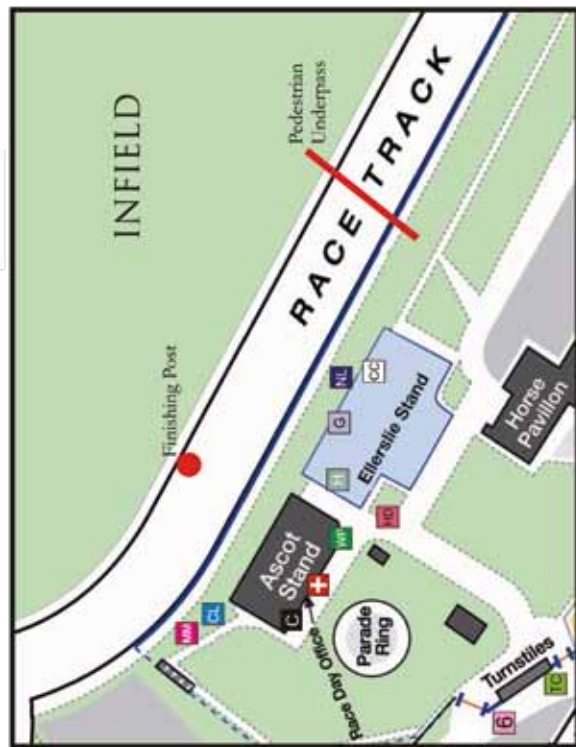

# RACECOURSE MAP

EAGLE TECHNOLOGY RACEDAY- FEATURING 'CHRISTMAS AT THE RACES'

- 6 = Gate 6, Main Entry & Taxi Rank
- TC = Ticket Collection Booth
- MM = Mini Marquees, Champagne Lawn
- CL = Champagne Lawn
- C = Cuvée Bar & Lawn, Ground Floor
- + = St Johns Ambulance and Medical Assistance
- WP = Winning Post Bar, Ground Floor
- HD = Help Desk
- NL = Newmarket Lawn (public)
- G = Guineas, 3<sup>rd</sup> Floor
- CC = Chairman's Club, 2<sup>nd</sup> Floor
- H = Pakuranga Hunt Room, 2<sup>nd</sup> Floor