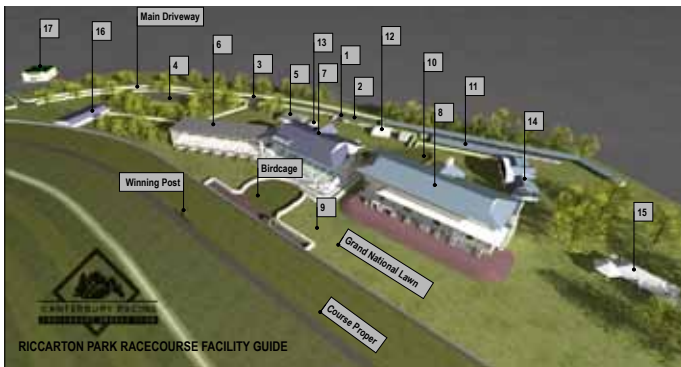

RACE 5 2.40pm **VALACHI DOWNS CANTERBURY BREEDERS STAKES**

RACE 7 3.50pm **LINDAUER STEWARDS STAKES**

RACE 9 5.00pm **8TH COUPLAND'S BAKERIES MILE**

RICCARTON PARK RACECOURSE FACILITY GUIDE

- | | |
|---|--|
| 1 Main Archway Gate | 8 Grand National Stand
-Parade Ring Lounge - Ground Floor
-1 st Floor West & East
-Mellay Room - 2 nd Floor
-Grandstand Boxes - 2 nd Floor
-3 rd Floor West & East
-Toilets Ground Outside, Parade Ring Lounge, 1 st & 3 rd Floors |
| 2 Main Turnstiles | 9 Birdcage Bar, Fashions |
| 3 The Show Gate Reserved Car Park Entrance | 10 Parade Ring |
| 4 The Show Gate Reserved Car Park | 11 Raceday Stabling |
| 5 Office (Non Raceday) | 12 Grounds Staff Hut
-General Use Toilets At Rear |
| 6 Members Grandstand
-Men's Toilets - Ground Floor
-Women's Toilets - Mezzanine Floor | 13 Apprentice School |
| 7 Club Grandstand
-Raceday Office - Ground Floor
-Nightmarch Room - Ground Floor
-Balmerino Room - Ground Floor
-Grooming Room - 1 st Floor
-Baumaris Room - 1 st Floor
-Pilar Lap Room - 1 st Floor
-Private Suites & Corporate Rooms - 2 nd Floor
-Toilets Inside On All Levels | 14 Vetequine Clinic |
| | 15 The Tea House |
| | 16 The Show Gate |
| | 17 Racecourse Hotel |