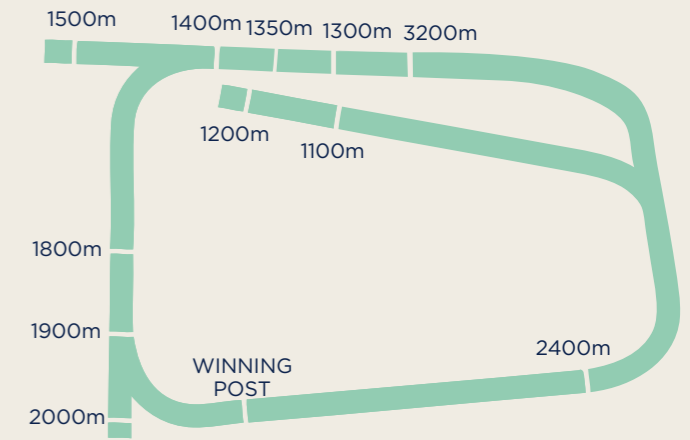

ROSEHILL GARDENS

COURSE PROPER - Fully Grassed

Circumference 2048m
Length of straight 408m
Width of straight at winning post.....27m

TRAINING TRACKS

Inside grass .....1538m x 27m
Polytrack..... 1700m x 6m
Sand track (fast & slow).....1712m x 6m